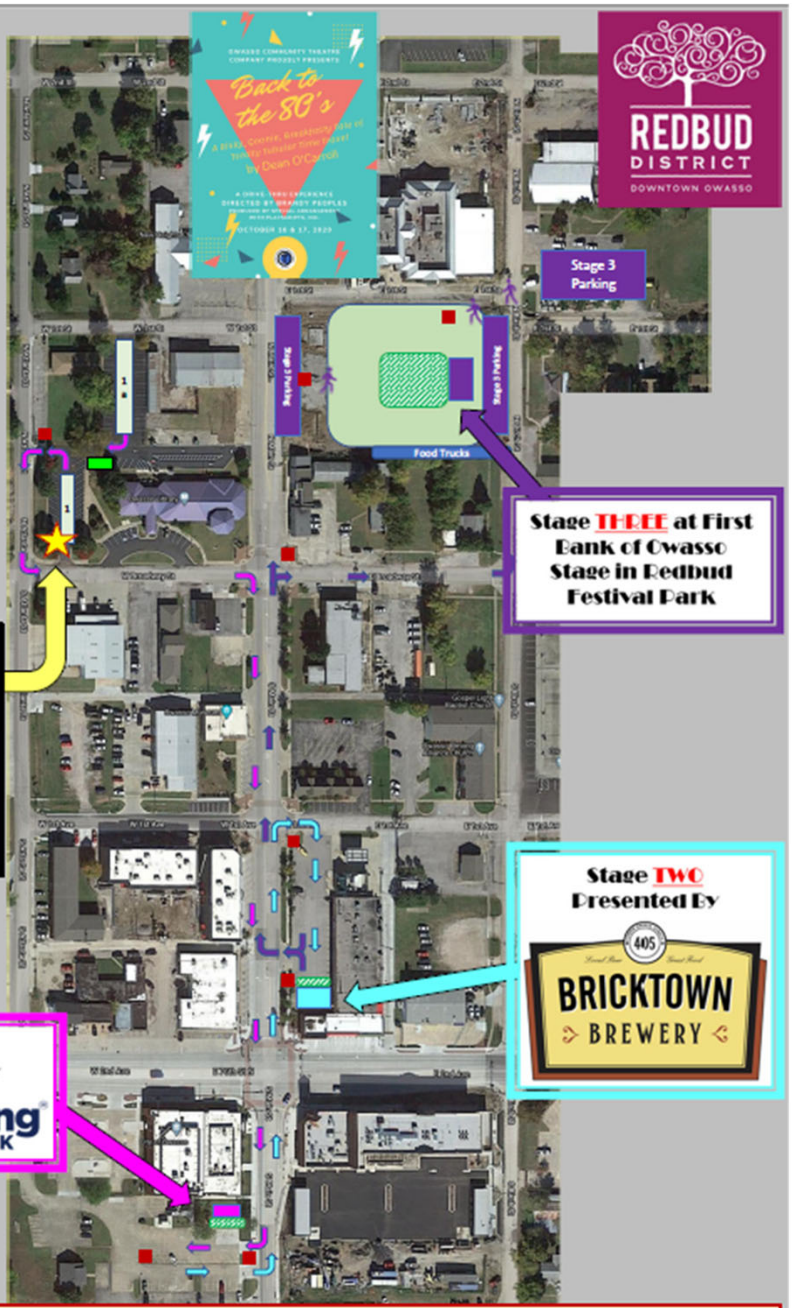

- Route to Stage 1
 - Route to Stage 2
 - Route to stage 3
 - Indicates walking
 - Flagger/Signage
 - Seating Areas
- **Please Drive Safely and follow all road rules**
- **Look for flaggers and signage to help guide**

****Start Here**
Check In and Staging Area**

Concessions:
Baja Jack's Chips, Salsa, and Guacamole
Water
Soda
Candy

Stage ONE Presented By
Armstrong BANK

Stage TWO Presented By
BRICKTOWN BREWERY

Stage THREE at First Bank of Owasso Stage in Redbud Festival Park

OCTOBER 16 & 17, 2020

The Story...

Hold on to your hoverboards, we're taking a trip Back to the 80s! When modern teen Mary Fitzry gets sent back in time by an eccentric professor, she finds herself in the middle of a totally tubular cavalcade of 80s pop culture. But the biggest surprise of all is Mary's own protective mom as a teen. Turns out she's actually kind of rad, but thanks to Mary's time travel, she's in trouble. Can Mary make things right? A hilarious parody to make all ages cheer "I love the 80s!"

Synopsis of Scenes...

Movement through the show will progress approximately every 30 minutes, from the **OWASSO LIBRARY**, to the **OWASSO CITY MUNICIPAL BUILDING**, to **TOP SHELF MODELS**, to **REDBUD FESTIVAL PARK**. Prepare yourself for a drive-in experience that is totally TO THE MAX!!